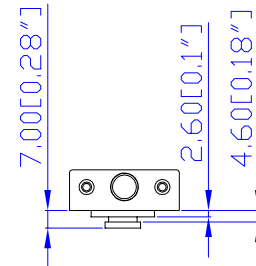

NEMA 5-15P

VIEW A

VIEW B

VIEW C

Option 1.

Option 2.

Option 3.

VIEW D

DRAWN : EVA Lin Sep. 28, 2009
 ENGINEER: Kevin_L Sep. 28, 2009
 APPROVED: Kevin_C Sep. 28, 2009

PROJECTION THIRD ANGLE
 DO NOT SCALE DRAWING
 SHEET 1 OF 1
 THIS DRAWING AND SPECIFICATIONS HEREIN ARE THE PROPERTY OF RARITAN, INC. AND SHALL NOT BE COPIED, REPRODUCED OR USED, IN WHOLE OR IN PART, AS THE BASIS FOR THE MANUFACTURE OR SALE OF ITEMS WITHOUT WRITTEN PERMISSION FROM RARITAN, INC. THIS DRAWING IS BASED UPON LATEST AVAILABLE INFORMATION AND IS SUBJECT TO CHANGE WITHOUT NOTICE.

TITLE: iPDU Zero U,
 Single Phase, 12A/100-120V,
 Input: NEMA 5-15P,
 Output: (12) NEMA 5-15R
 DWG NO. MDPXS12-15 & MDPXS12-15-M
 REV. A