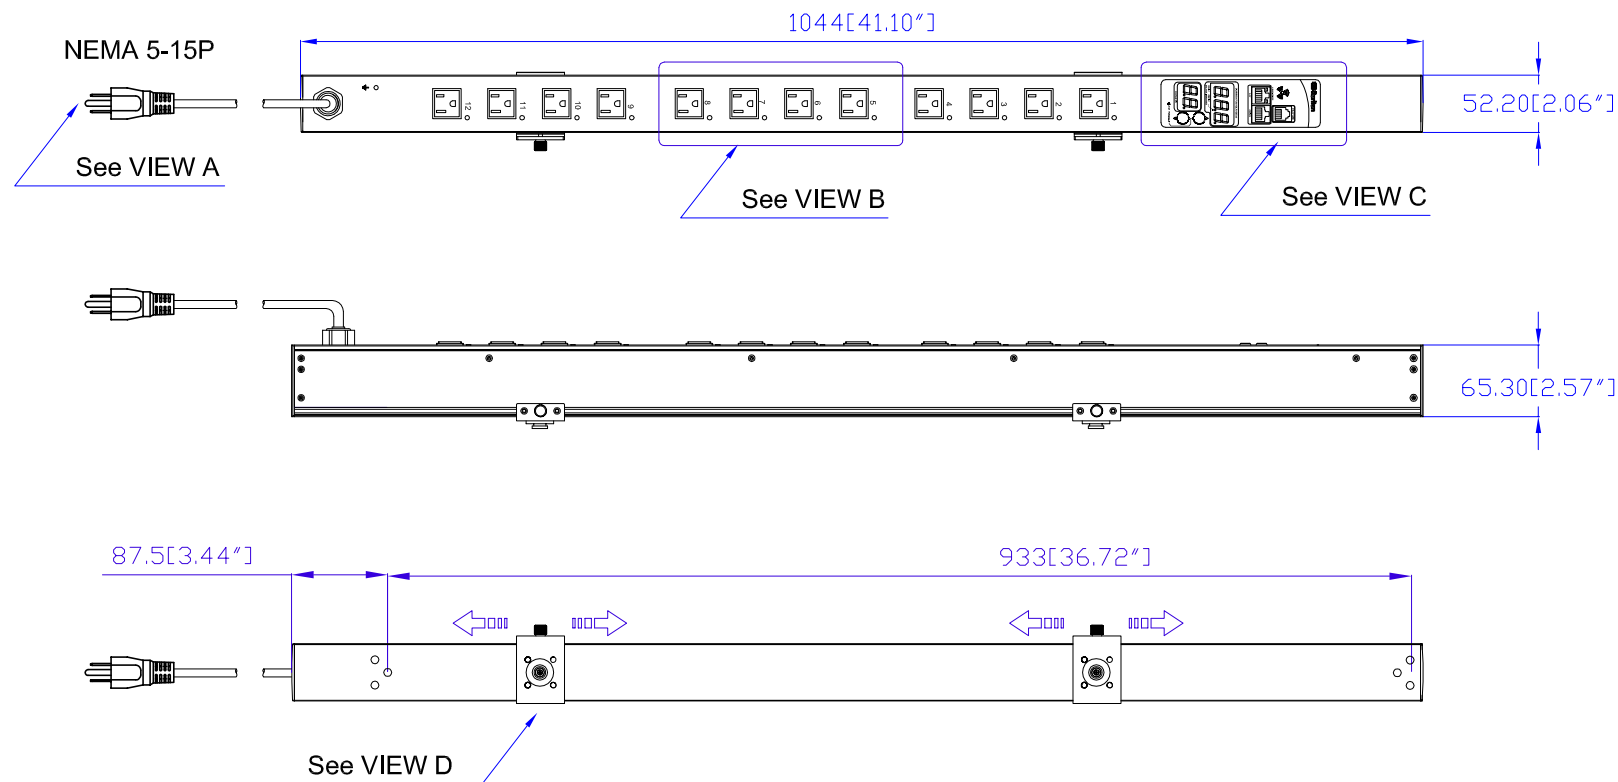

NEMA 5-15P

VIEW A

VIEW B

VIEW C

Option 1.

Option 2.

Option 3.

VIEW D

DRAWN : EVA Lin Sep. 28, 2009
 ENGINEER: Kevin_L Sep. 28, 2009
 APPROVED: Kevin_C Sep. 28, 2009

PROJECTION THIRD ANGLE
 DO NOT SCALE DRAWING
 SHEET 1 OF 1
 THIS DRAWING AND SPECIFICATIONS HEREIN ARE THE PROPERTY OF RARITAN, INC. AND SHALL NOT BE COPIED, REPRODUCED OR USED, IN WHOLE OR IN PART, AS THE BASIS FOR THE MANUFACTURE OR SALE OF ITEMS WITHOUT WRITTEN PERMISSION FROM RARITAN, INC. THIS DRAWING IS BASED UPON LATEST AVAILABLE INFORMATION AND IS SUBJECT TO CHANGE WITHOUT NOTICE.

TITLE: iPDU Zero U,
 Single Phase, 12A/100-120V,
 Input: NEMA 5-15P,
 Output: (12) NEMA 5-15R
 DWG NO. MDPXS12-15 & MDPXS12-15-M
 REV. A