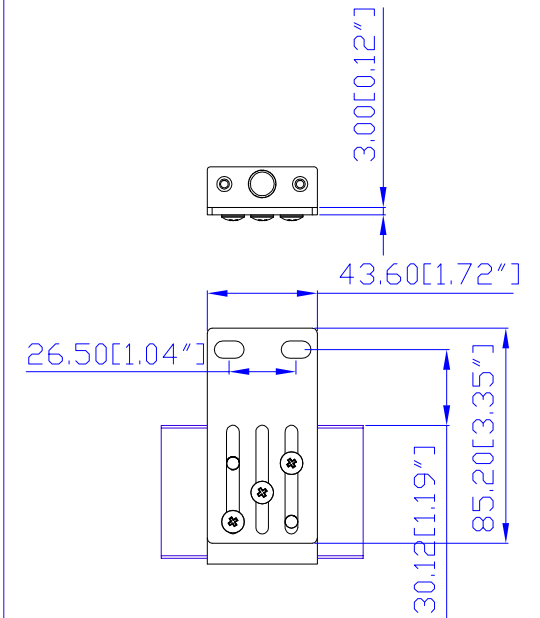

NEMA 5-15P

VIEW A

VIEW B

VIEW C

Option 1.

Option 2.

Option 3.

VIEW D

DRAWN : EVA Lin Sep. 28, 2009
 ENGINEER: Kevin_L Sep. 28, 2009
 APPROVED: Kevin_C Sep. 28, 2009

PROJECTION THIRD ANGLE
 DO NOT SCALE DRAWING
 SHEET 1 OF 1
 THIS DRAWING AND SPECIFICATIONS HEREIN ARE THE PROPERTY OF RARITAN, INC. AND SHALL NOT BE COPIED, REPRODUCED OR USED, IN WHOLE OR IN PART, AS THE BASIS FOR THE MANUFACTURE OR SALE OF ITEMS WITHOUT WRITTEN PERMISSION FROM RARITAN, INC. THIS DRAWING IS BASED UPON LATEST AVAILABLE INFORMATION AND IS SUBJECT TO CHANGE WITHOUT NOTICE.

TITLE: iPDU Zero U,
 Single Phase, 12A/100-120V,
 Input: NEMA 5-15P,
 Output: (12) NEMA 5-15R
 DWG NO. MDPXS12-15 & MDPXS12-15-M
 REV. A