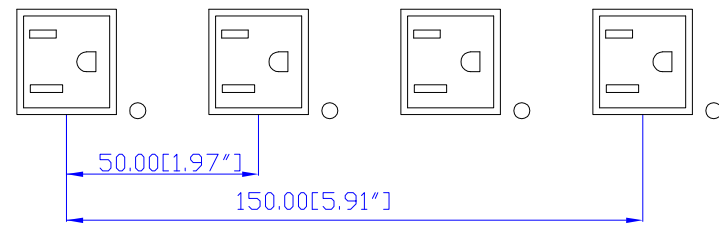

NEMA 5-15P

VIEW A

VIEW B

VIEW C

Option 1.

Option 2.

Option 3.

VIEW D

DRAWN : EVA Lin Sep. 28, 2009
 ENGINEER: Kevin_L Sep. 28, 2009
 APPROVED: Kevin_C Sep. 28, 2009

PROJECTION THIRD ANGLE
 DO NOT SCALE DRAWING
 SHEET 1 OF 1
 THIS DRAWING AND SPECIFICATIONS HEREIN ARE THE PROPERTY OF RARITAN, INC. AND SHALL NOT BE COPIED, REPRODUCED OR USED, IN WHOLE OR IN PART, AS THE BASIS FOR THE MANUFACTURE OR SALE OF ITEMS WITHOUT WRITTEN PERMISSION FROM RARITAN, INC. THIS DRAWING IS BASED UPON LATEST AVAILABLE INFORMATION AND IS SUBJECT TO CHANGE WITHOUT NOTICE.

TITLE: iPDU Zero U,
 Single Phase, 12A/100-120V,
 Input: NEMA 5-15P,
 Output: (12) NEMA 5-15R
 DWG NO. MDPXS12-15 & MDPXS12-15-M
 REV. A