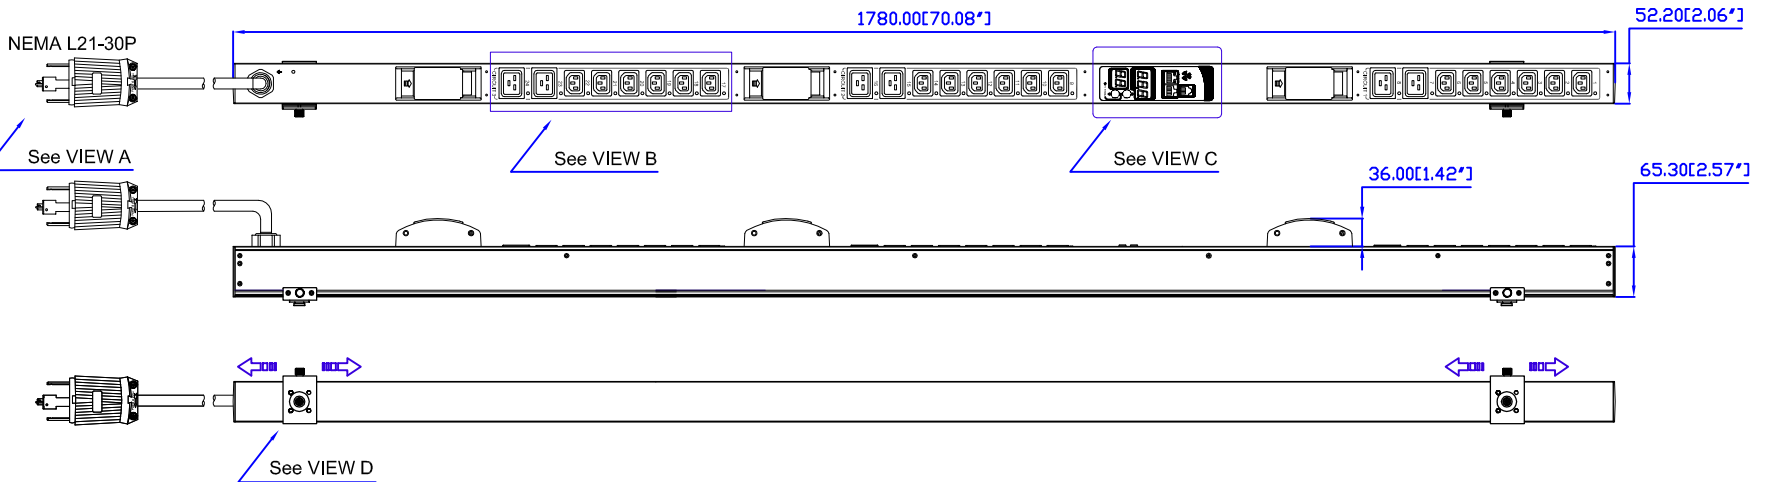

NOTES:
1. ALL DIMENSIONS ARE MILLIMETERS(INCHES).

DRAWN : EVA Mar. 04 2009
ENGINEER: Kevin_L Mar. 04 2009
APPROVED: Kevin_C Mar. 04 2009

PROJECTION
THIRD ANGLE

DO NOT SCALE DRAWING
SHEET 1 OF 1

TITLE:
iPDU Zero U, Three Phase, 30A/208V,
Input: NEMA L6-30P, Output (18) IEC320
C13 (6) IEC320 C19

DWG NO.
MPX-5524/MPX-4524

REV.
A