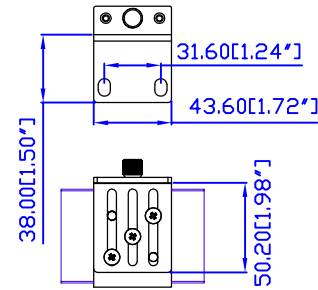

VIEW C

VIEW D