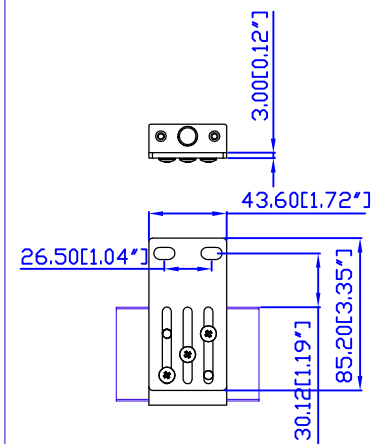

Option 3.

VIEW D