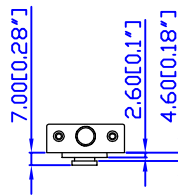

Option 1.

VIEW D