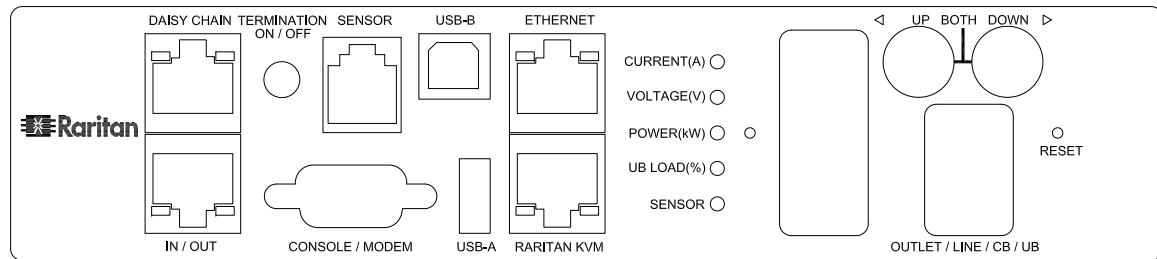

NEMA L22-30P

VIEW A

VIEW B

VIEW C

NOTES:
1. ALL DIMENSIONS ARE MILLIMETERS [INCHES].

DRAWN : EVA Nov. 26, 2009
ENGINEER: Kevin_L Nov. 26, 2009
APPROVED: Kevin_C Nov. 26, 2009

PROJECTION THIRD ANGLE
DO NOT SCALE DRAWING
SHEET 1 OF 1

TITLE: iPDU Zero U,
Three Phase, 24A 360-415V,
Input: NEMA L22-30P,
Output: (36) IEC320 C13.

DWG NO. **MPX2-5704U & MPX2-4704U** REV. **A**