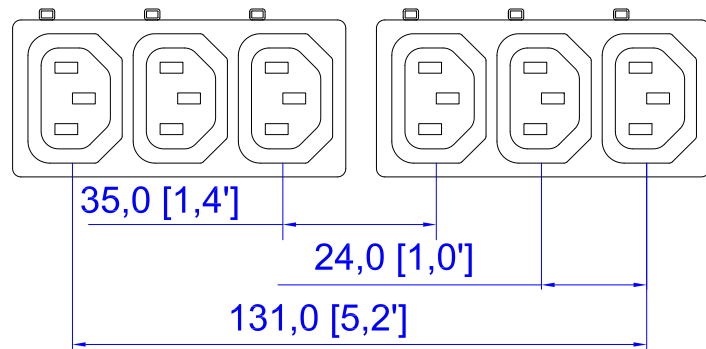

NEMA L22-30P

VIEW A

VIEW B

VIEW C

NOTES:
1. ALL DIMENSIONS ARE MILLIMETERS [INCHES].

DRAWN : EVA Nov. 26, 2009
ENGINEER: Kevin_L Nov. 26, 2009
APPROVED: Kevin_C Nov. 26, 2009

PROJECTION THIRD ANGLE
DO NOT SCALE DRAWING
SHEET 1 OF 1

TITLE: iPDU Zero U,
Three Phase, 24A 360-415V,
Input: NEMA L22-30P,
Output: (36) IEC320 C13.

DWG NO. **MPX2-5704U & MPX2-4704U** REV. **A**