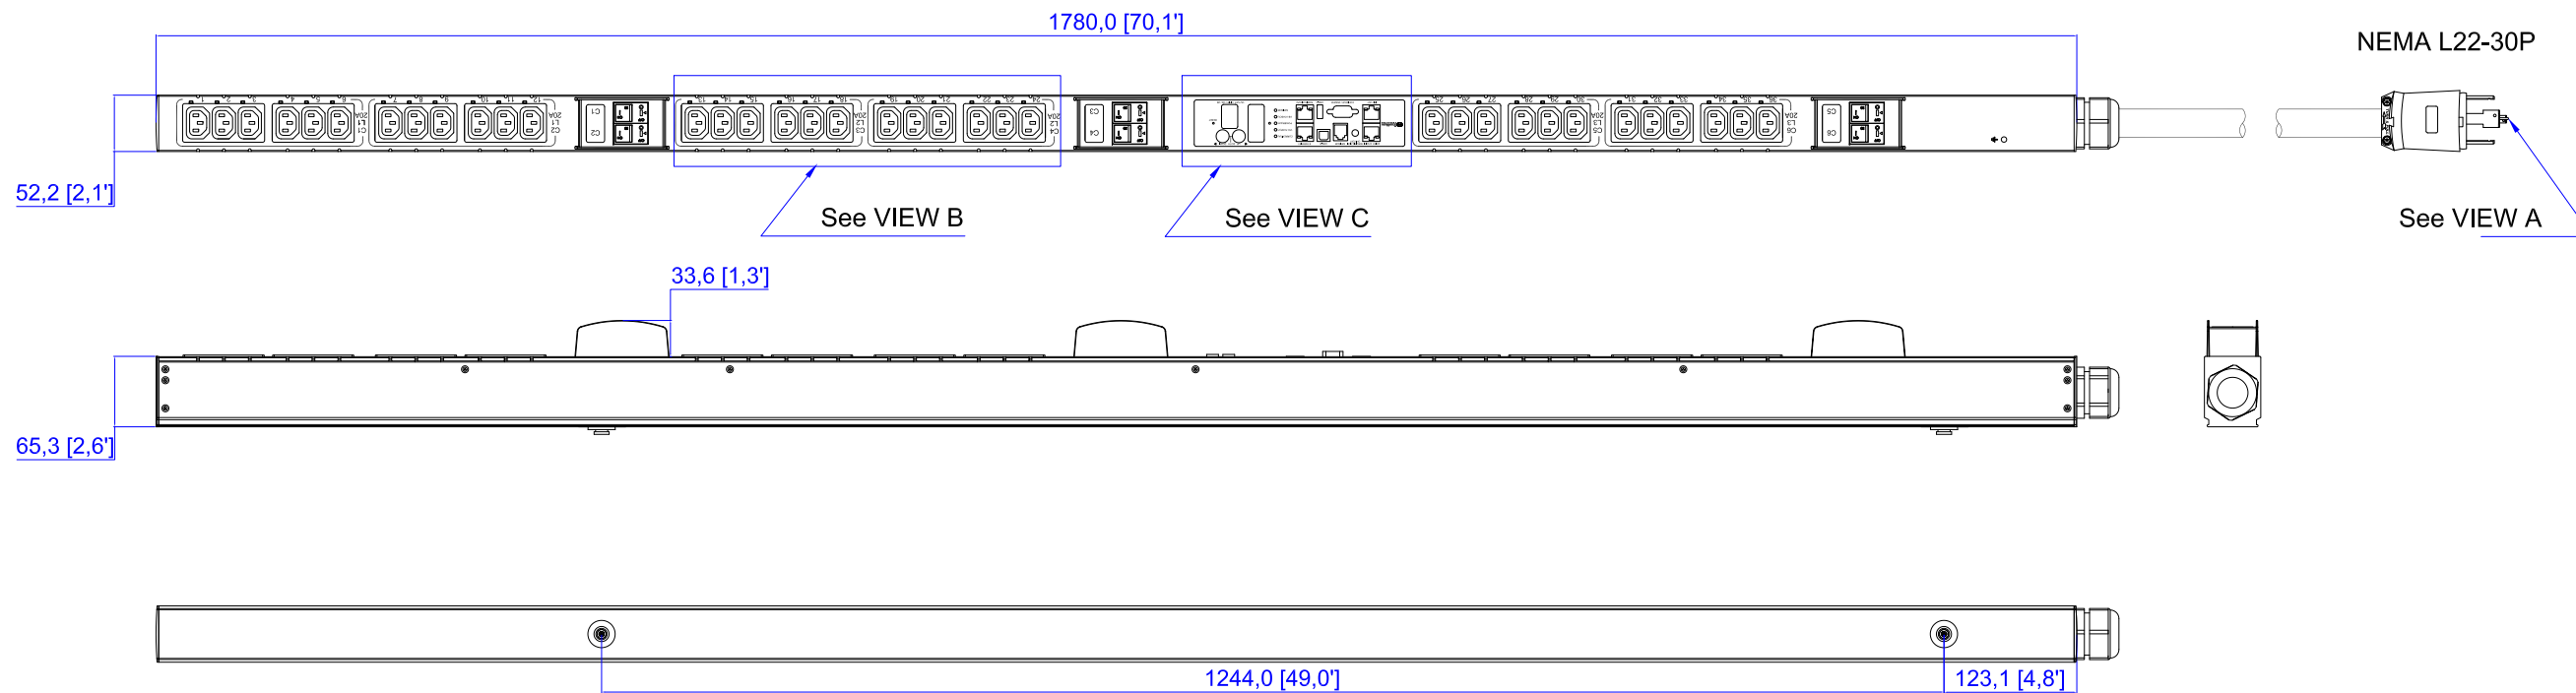

NEMA L22-30P

VIEW A

VIEW B

VIEW C

NOTES:
1. ALL DIMENSIONS ARE MILLIMETERS [INCHES].

DRAWN : EVA Nov. 26, 2009
ENGINEER: Kevin_L Nov. 26, 2009
APPROVED: Kevin_C Nov. 26, 2009

PROJECTION THIRD ANGLE
DO NOT SCALE DRAWING
SHEET 1 OF 1

TITLE: iPDU Zero U,
Three Phase, 24A 360-415V,
Input: NEMA L22-30P,
Output: (36) IEC320 C13.

DWG NO. **MPX2-5704U & MPX2-4704U** REV. **A**